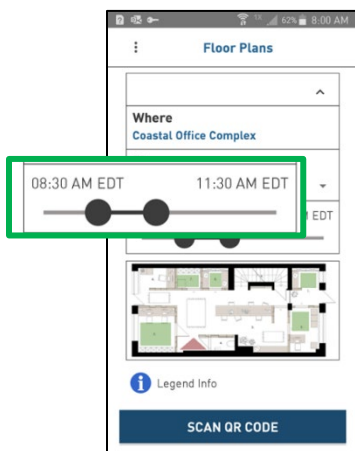

## Presence and Utilization Captured and Measured via Mobile with Geofencing

Forum now leverages Android mobile devices (iOS coming soon!) to gather actual people presence when the device enters a location's Geofence, giving the organization the data it needs without the User taking any action other than showing up for work.

The data from this actual presence information:

- Delivers easy, effortless, and automatic “check in” to rooms or workspaces
- Adds accuracy to your utilization measurements with yet another independent source of presence data
- Finds colleagues in the office and their seat location
- Improves contact tracing compliance

## Improved user experience with new time range selector on floorplan view

Easily find the best place to work or collaborate on the floor plan for specified time ranges. Availability hot spots update as the time frame is adjusted.